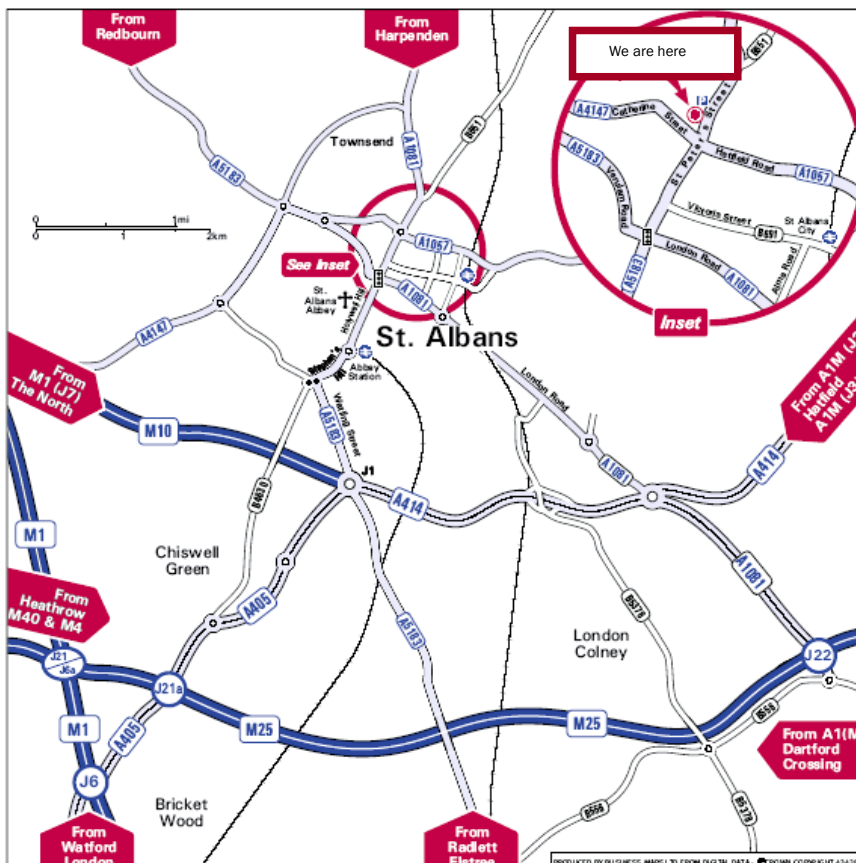

Map and directions: St Albans Office

105 St Peter's Street, St Albans, Herts, AL1 3EJ

Tel: 01727 896 033 Fax: 01727 896 001

How to find us:

From M25 (Anticlockwise)

- Exit M25 at j22 and follow signs for St Albans on A1081.
- Once on London Road (A1081) continue following signs for city centre.
- Remain on London Road until traffic light junction with A5183.
- Turn right onto St Peter's Street.
- Our offices are located on the left.

From M25 (Clockwise)

- Exit M25 at j21a. At the roundabout turn left joining A405 towards St Albans city centre.
- Continue on A405 to roundabout junction with M10.
- At roundabout take the 2nd exit to A5183 (Watling Street).
- At next roundabout turn right onto St Stephens Hill and continue over another roundabout onto Holywell Hill.
- You will pass the Abbey on your left
- Continue through traffic light junction with A1081 onto St Peter's Street.
- Our offices are located on the left.

By Train

St Albans is served by 2 train stations (City and Abbey). City offers regular Thameslink services into London Kings Cross.

Parking

Turn left into our car park on St Peter's Close.

Blacktower Financial Advisers Limited