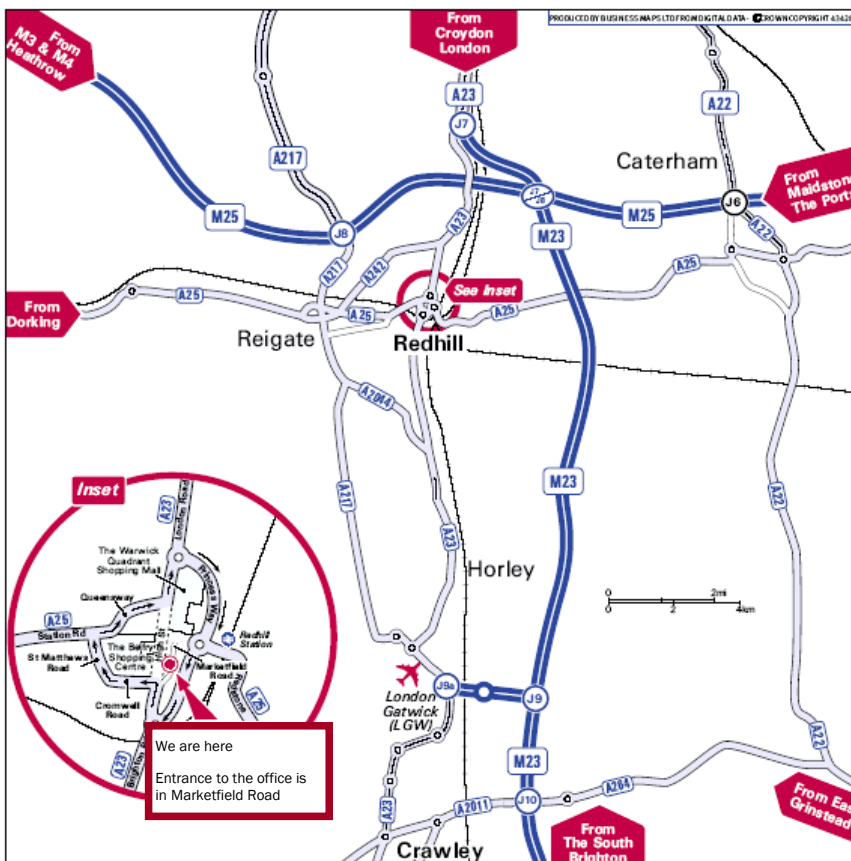

### How to find us:

From M25 (Anticlockwise)

- Exit at J8 signposted Reigate. Take A217 downhill to Reigate, take A217 down hill to Reigate.
- Follow the one way system and take A25 Redhill.
- Enter the one way system. Keep right at 1<sup>st</sup> roundabout signposted Sevenoaks/Crawley/Brighton.
- Continue straight over the 2<sup>nd</sup> roundabout (adjacent to BR station).
- Turn right at the next roundabout into High Street.
- Turn right into Marketfield Road.
- Our offices are located on the left hand side.

From M25 (Clockwise)

- Exit at J6 signposted Godstone A22.
- Join B2235 (following signs for Godstone).
- Continue straight over the next roundabout, you are now on A25.
- Follow A25 for 5 miles to Redhill.
- Turn left at the next roundabout with Redhill station on your right.
- Follow directions above from point 5.

By Train

There are 3 to 4 trains per hour from London Victoria or London Bridge to Redhill.

Parking

There are limited car parking spaces behind the office.

Blacktower Financial Advisers Limited

Head Office: 80 Coombe Road, New Malden, Surrey, KT3 4QS